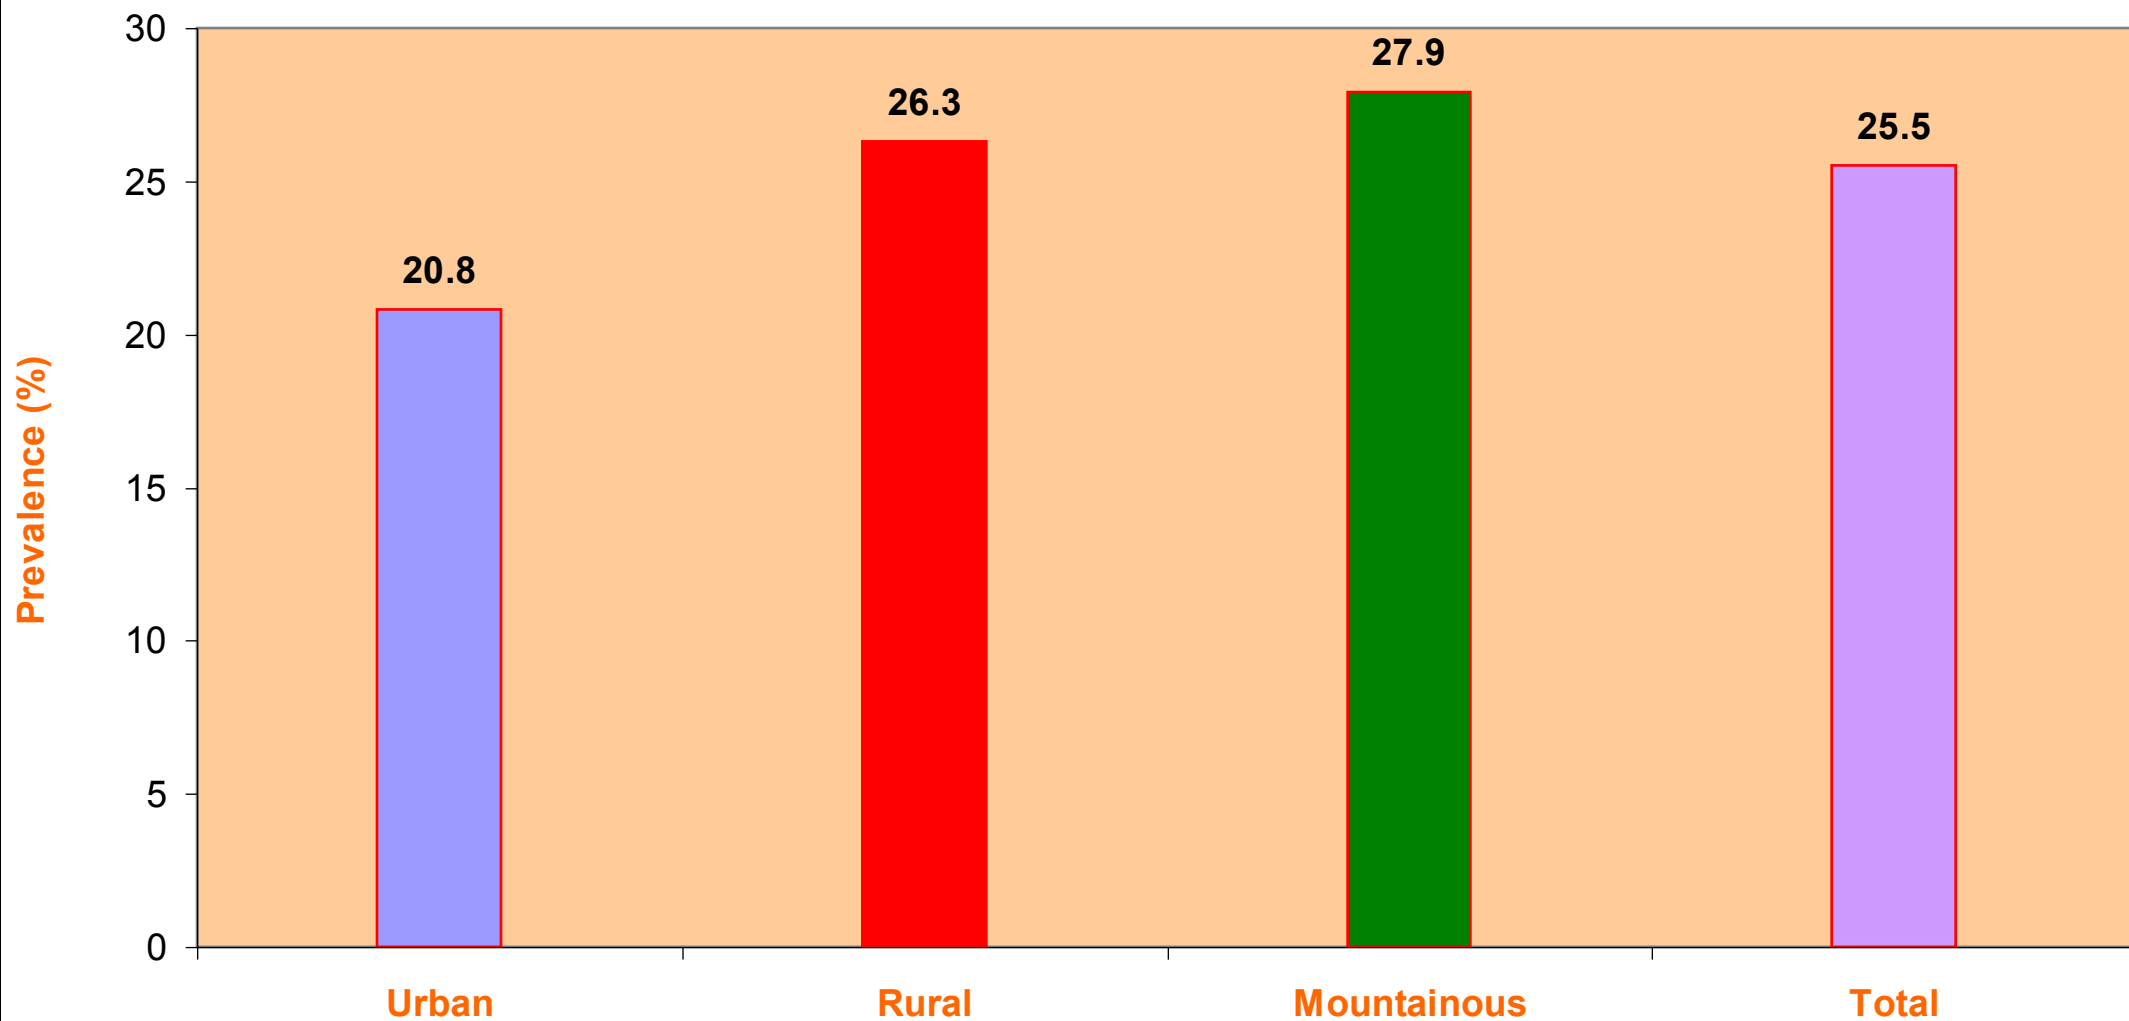

Prevalence of anemia among Women of reproductive age

Location: 36 communes of 9 provinces by 3 regions

Urban area: Hanoi, Hue, Ho Chi Minh

Rural area: Nam Dinh, Nghe An, Bac Lieu.

Mountainous area: Bac Kan, Quang Ngai, Kon Tum

Sources: Micronutrient survey 2014 - 2015, NIN